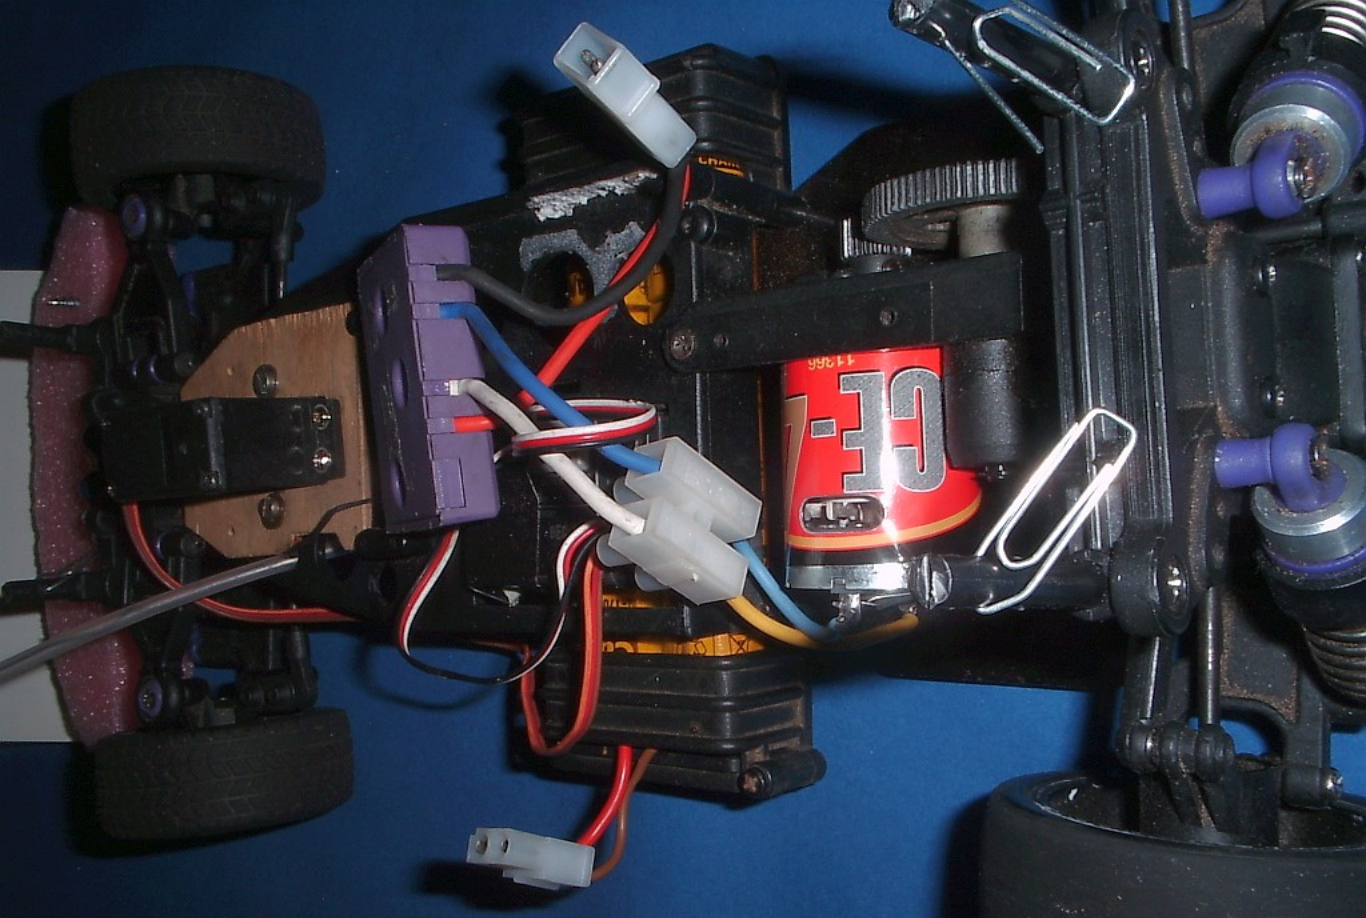

10/18/2004